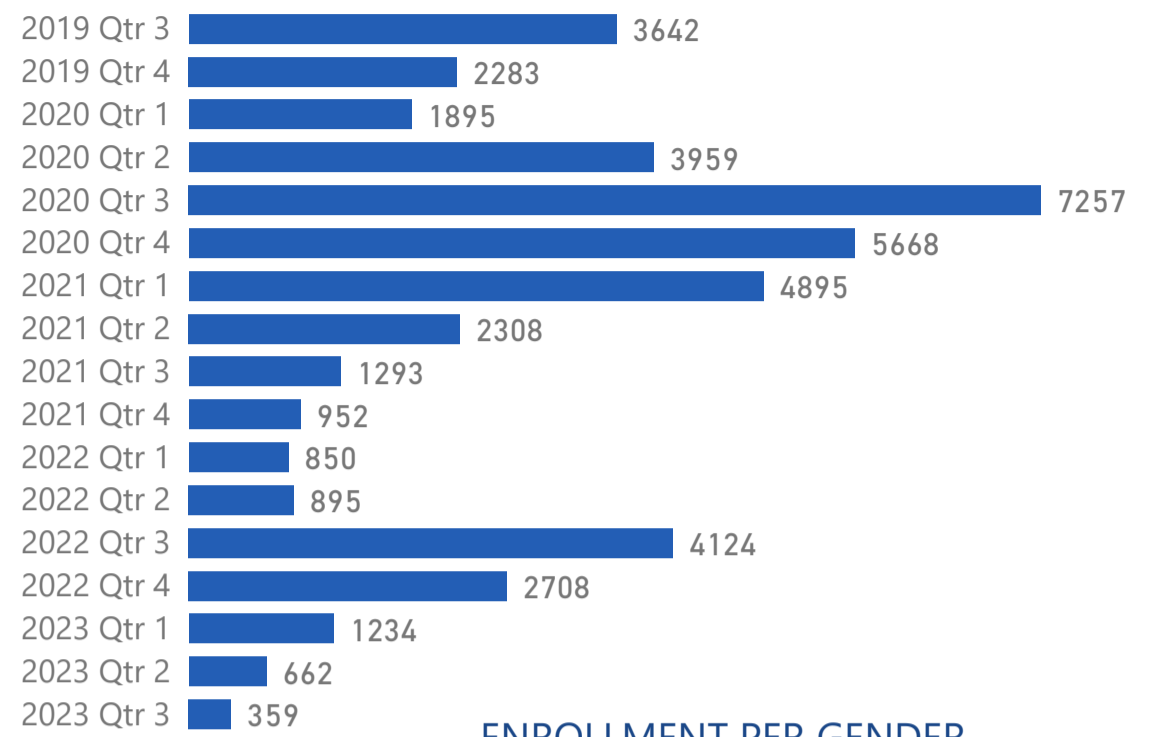

31/08/2023

BENEFICIARIES ENROLLED IN HELIOS

44984

SINCE THE BEGINNING OF PROJECT IMPLEMENTATION

NEW ENROLLMENTS PER QUARTER

ENROLLMENT PER COUNTRY OF ORIGIN

ENROLLMENT PER GENDER

AGE OF THE ENROLLED HELIOS POPULATION