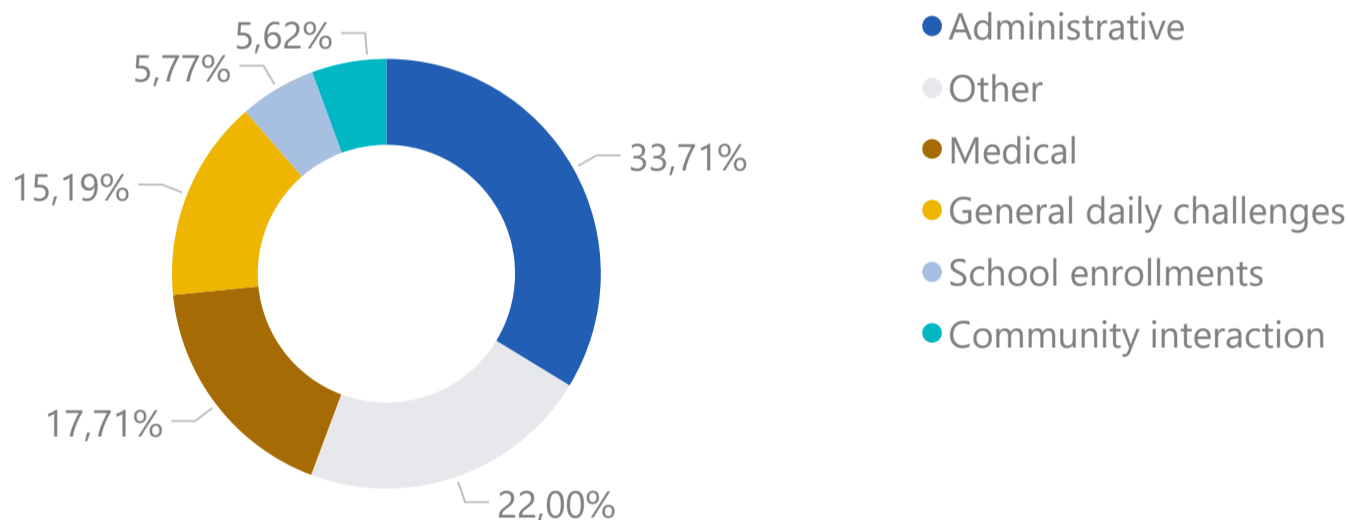

INTEGRATION MONITORING

Number of Sessions

32103

TYPE OF SUPPORT PROVIDED

INTEGRATION COURSES

Enrollments

10.005

Current Students