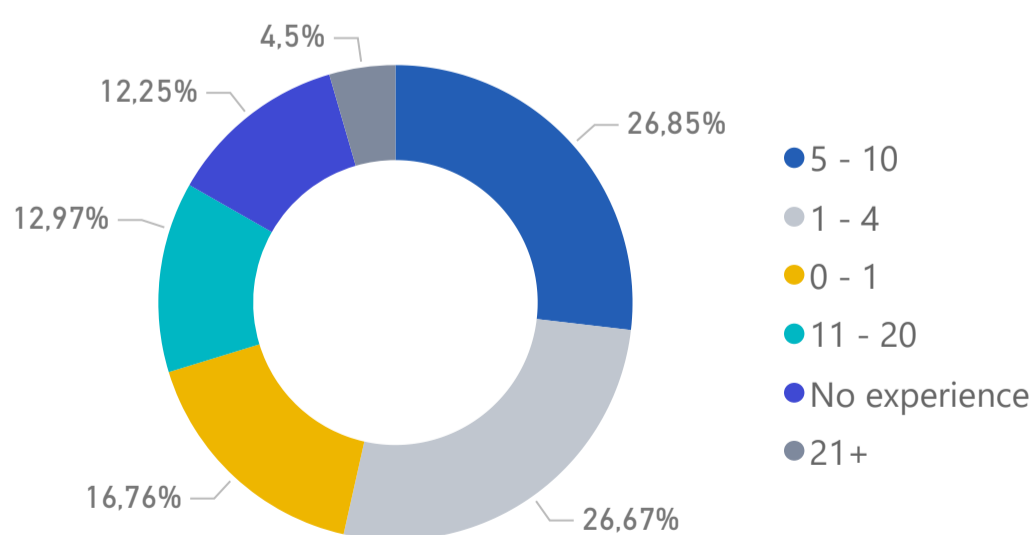

INTEGRATION MONITORING

Number of Sessions

32103

TYPE OF SUPPORT PROVIDED

INTEGRATION COURSES

Enrollments

10.005

Current Students

558

EDUCATION MODALITY

EMPLOYABILITY SUPPORT

YEARS OF PROFESSIONAL EXPERIENCE

Job Counselling Sessions

11413

JOB COUNSELLING PER GENDER

SKILLS PROFILING RESULT - EDUCATION LEVEL