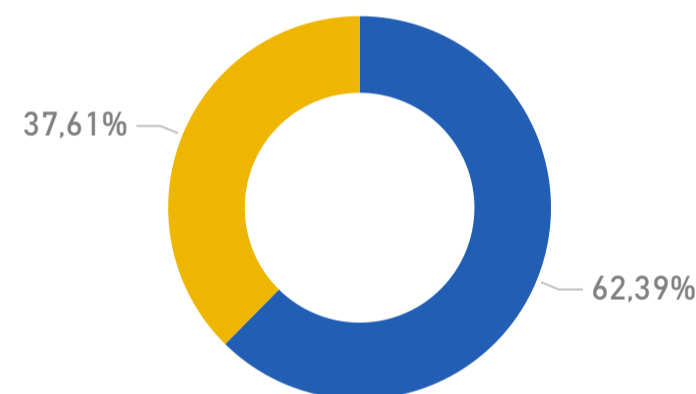

INTEGRATION MONITORING

Number of Sessions

32103

TYPE OF SUPPORT PROVIDED

INTEGRATION COURSES

Enrollments

10.005

Current Students

558

EDUCATION MODALITY

EMPLOYABILITY SUPPORT

YEARS OF PROFESSIONAL EXPERIENCE

Job Counselling Sessions

11413

JOB COUNSELLING PER GENDER

SKILLS PROFILING RESULT - EDUCATION LEVEL