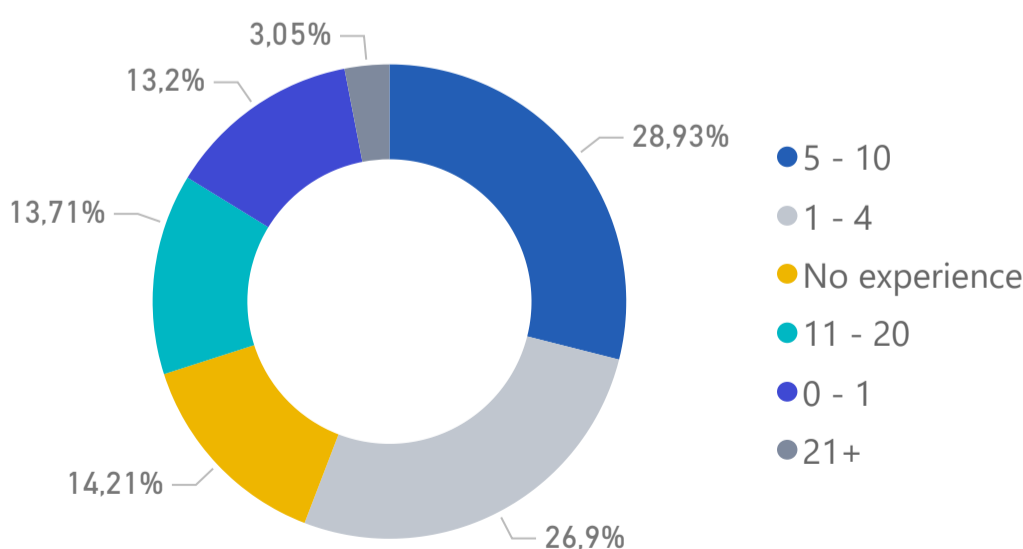

EMPLOYABILITY SUPPORT

YEARS OF PROFESSIONAL EXPERIENCE

Job Counselling Sessions
10768