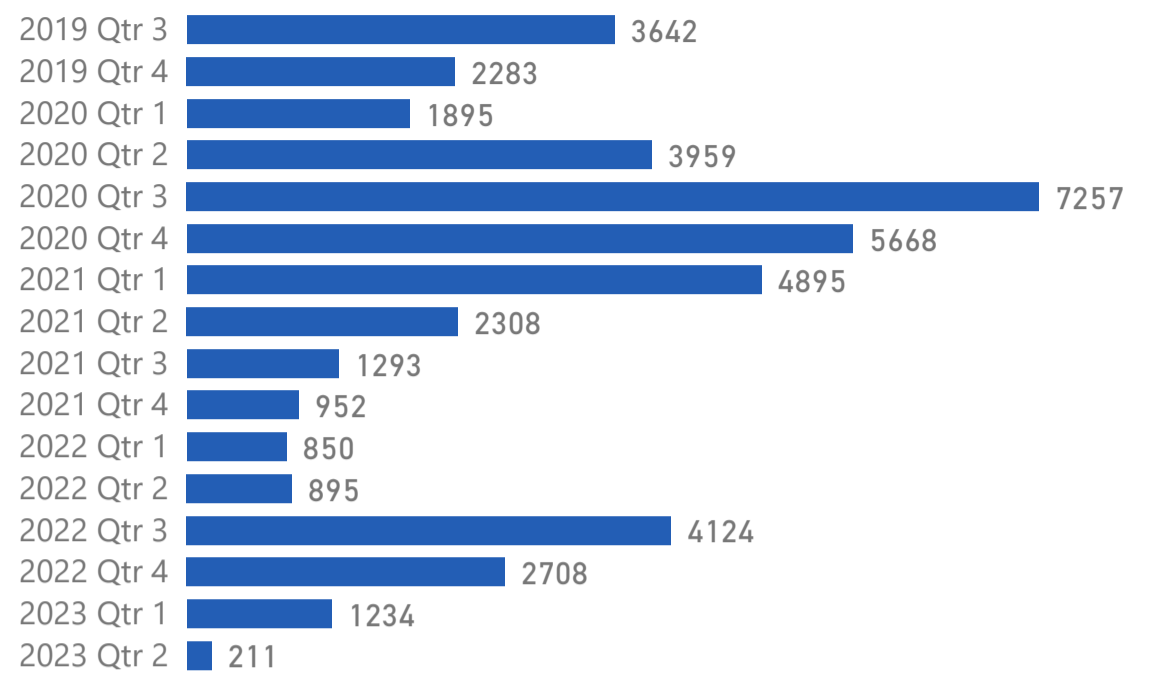

30/04/2023

BENEFICIARIES ENROLLED IN HELIOS

44174

SINCE THE BEGINNING OF PROJECT IMPLEMENTATION

NEW ENROLLMENTS PER QUARTER

ENROLLMENT PER COUNTRY OF ORIGIN

ENROLLMENT PER GENDER

ENROLLMENT PER REGION