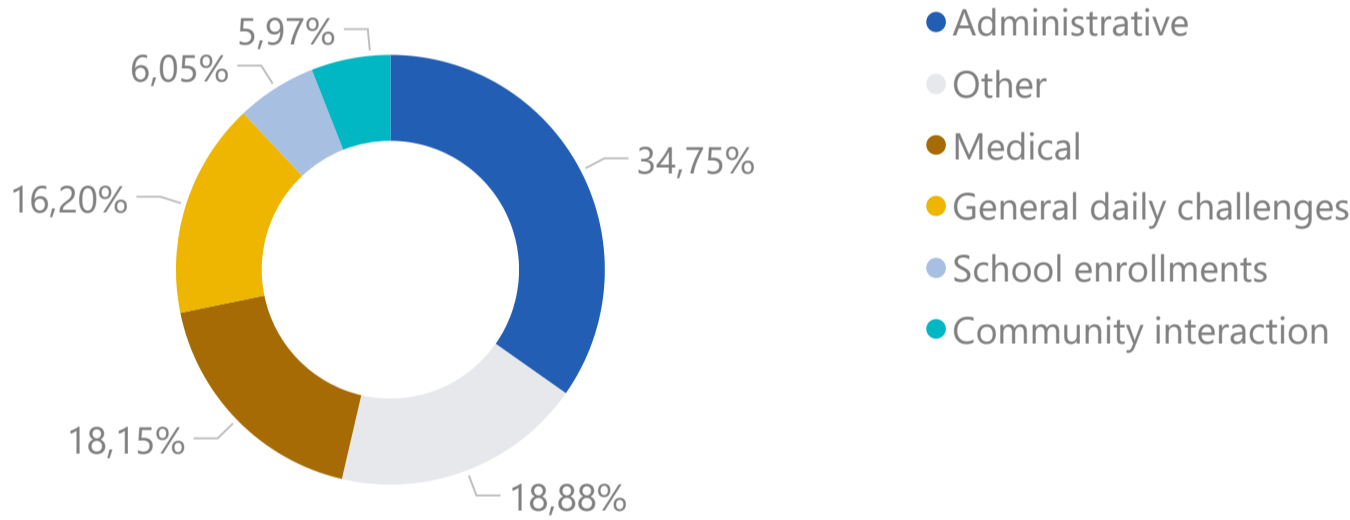

INTEGRATION MONITORING

Number of Sessions
29391

TYPE OF SUPPORT PROVIDED

INTEGRATION COURSES

Enrollments
9631

Current Students
689

EDUCATION MODALITY

EMPLOYABILITY SUPPORT