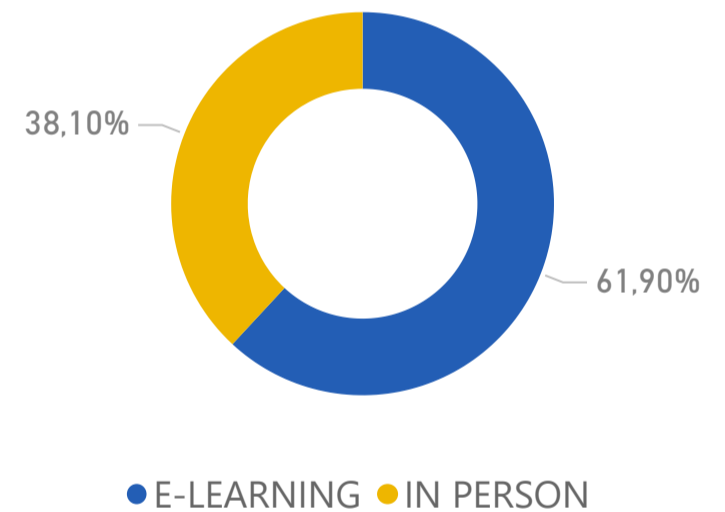

INTEGRATION MONITORING

Number of Sessions
29391

TYPE OF SUPPORT PROVIDED

INTEGRATION COURSES

Enrollments
9631

Current Students
689

EDUCATION MODALITY

EMPLOYABILITY SUPPORT